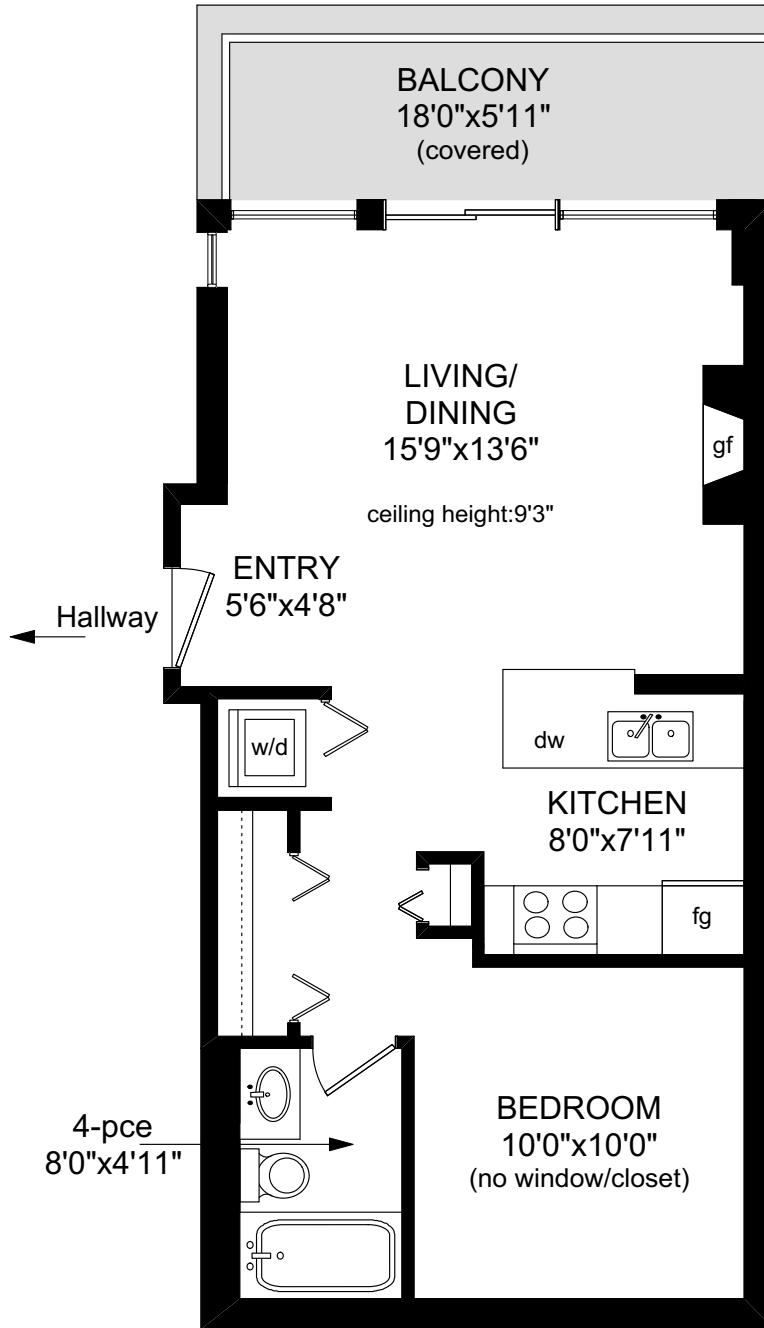

708 - 845 YATES STREET

UNIT 708
558 SQ.FT

NOTE: The room name labels/sizes are for viewing reference only. They are not to be used for calculating total square footage.

	FINISHED SQ. FT.	UNFINISHED SQ. FT.	TOTAL SQ. FT.
UNIT 708	558	0	558
TOTAL	558	0	558
BALCONY	0	106	106

PREPARED FOR THE EXCLUSIVE USE OF
THE NEAL ESTATE GROUP WITH
RE/MAX GENERATION

MEASURED ON: 05/08/23
DRAWING FILE: 18608

Tafemeasure VICTORIA, B.C.
Ph.2508838894
www.tafemeasure.com